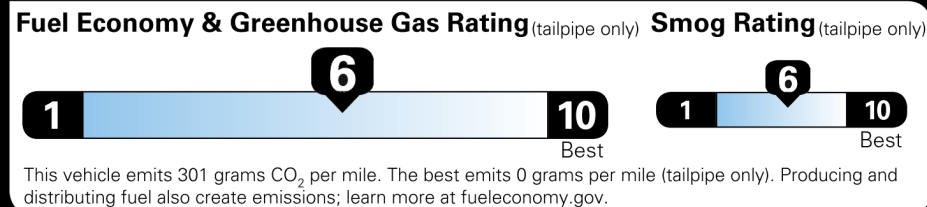

- For Full Product Details, Please Visit Toyota.com/RAV4
Full Tank of Gas

BASE MANUFACTURER'S SUGGESTED RETAIL PRICE $32,735.00

OPTIONAL EQUIPMENT

FE	50 State Emissions	
EJ	Audio Plus w/ JBL - 9-in Touchscreen, 11 JBL Speakers Including Subwoofer & Amplifier, Integrated Panoramic Backup Camera Display w/ Dynamic Gridlines & Anti-Theft System w/ Alarm. See Toyota.com/Audio-Multimedia for Details.	1,670.00
CY	XLE Premium Grade Weather Package - Heated Leather-Trimmed Steering Wheel, Heated Front Seats, 8-Way Power Driver's Seat w/ Memory Function & Rain-Sensing Variable Intermittent Windshield Wipers w/ De-Icer Function	1,075.00
2T	All Weather Floor Liners and Cargo Liner	269.00
MF	Mudguard	129.00
D5	Door Edge Guard	140.00

Not Original - Copy
Created 2022-09-16 15:24:09 (UTC)

EPA DOT Fuel Economy and Environment

Gasoline Vehicle

Fuel Economy
29 MPG
Small SUVs range from 14 to 129 MPG. The best vehicle rates 142 MPGe.
27 33
combined city/hwy city highway
3.4 gallons per 100 miles

You save $500
in fuel costs over 5 years compared to the average new vehicle.

Annual fuel cost $1,200

Actual results will vary for many reasons, including driving conditions and how you drive and maintain your vehicle. The average new vehicle gets 27 MPG and costs $6,500 to fuel over 5 years. Cost estimates are based on 15,000 miles per year at $2.35 per gallon. MPGe is miles per gasoline gallon equivalent. Vehicle emissions are a significant cause of climate change and smog.

fuel economy.gov
Calculate personalized estimates and compare vehicles

MANUFACTURER'S SUGGESTED RETAIL PRICE[†]	$36,018.00
DELIVERY, PROCESSING AND HANDLING FEE	1,335.00
TOTAL	$37,353.00

[†]Manufacturer's suggested retail price excludes delivery processing and handling fees, license and title fees, applicable federal, state and local taxes, and dealer and distributor options and accessories.

Delivered by Truck to: 24077
JAY WOLFE TOYOTA OF W CTY
14700 MANCHESTER ROAD
BALLWIN MO63011

TML1E2N1S0F0W0