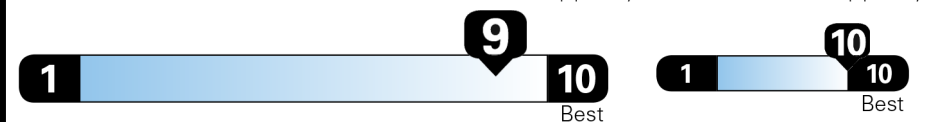

Fuel Economy & Greenhouse Gas Rating (tailpipe only) Smog Rating (tailpipe only)

This vehicle emits 0 grams CO₂ per mile. The best emits 0 grams per mile (tailpipe only). Does not include emissions from generating electricity; learn more at fueleconomy.gov.

Actual results will vary for many reasons, including driving conditions and how you drive and maintain your vehicle. The average new vehicle gets 29 MPG and costs $8,500 to fuel over 5 years. Cost estimates are based on 15,000 miles per year at $0.17 per kW-hr. MPGe is miles per gasoline gallon equivalent. Vehicle emissions are a significant cause of climate change and smog.

fueleconomy.gov

Calculate personalized estimates and compare vehicles

MANUFACTURER'S SUGGESTED RETAIL PRICE[†] $41,888.00

DELIVERY, PROCESSING AND HANDLING FEE 1,595.00

TOTAL SUGGESTED RETAIL PRICE $43,483.00

[†]Manufacturer's suggested retail price excludes delivery processing and handling fees, license and title fees, applicable federal, state and local taxes, and dealer and distributor options and accessories.

Delivered by Truck to: 24077
JAY WOLFE TOYOTA OF W.CTY
14700 MANCHESTER ROAD
BALLWIN MO63011

TML1E1N1S0F0W0